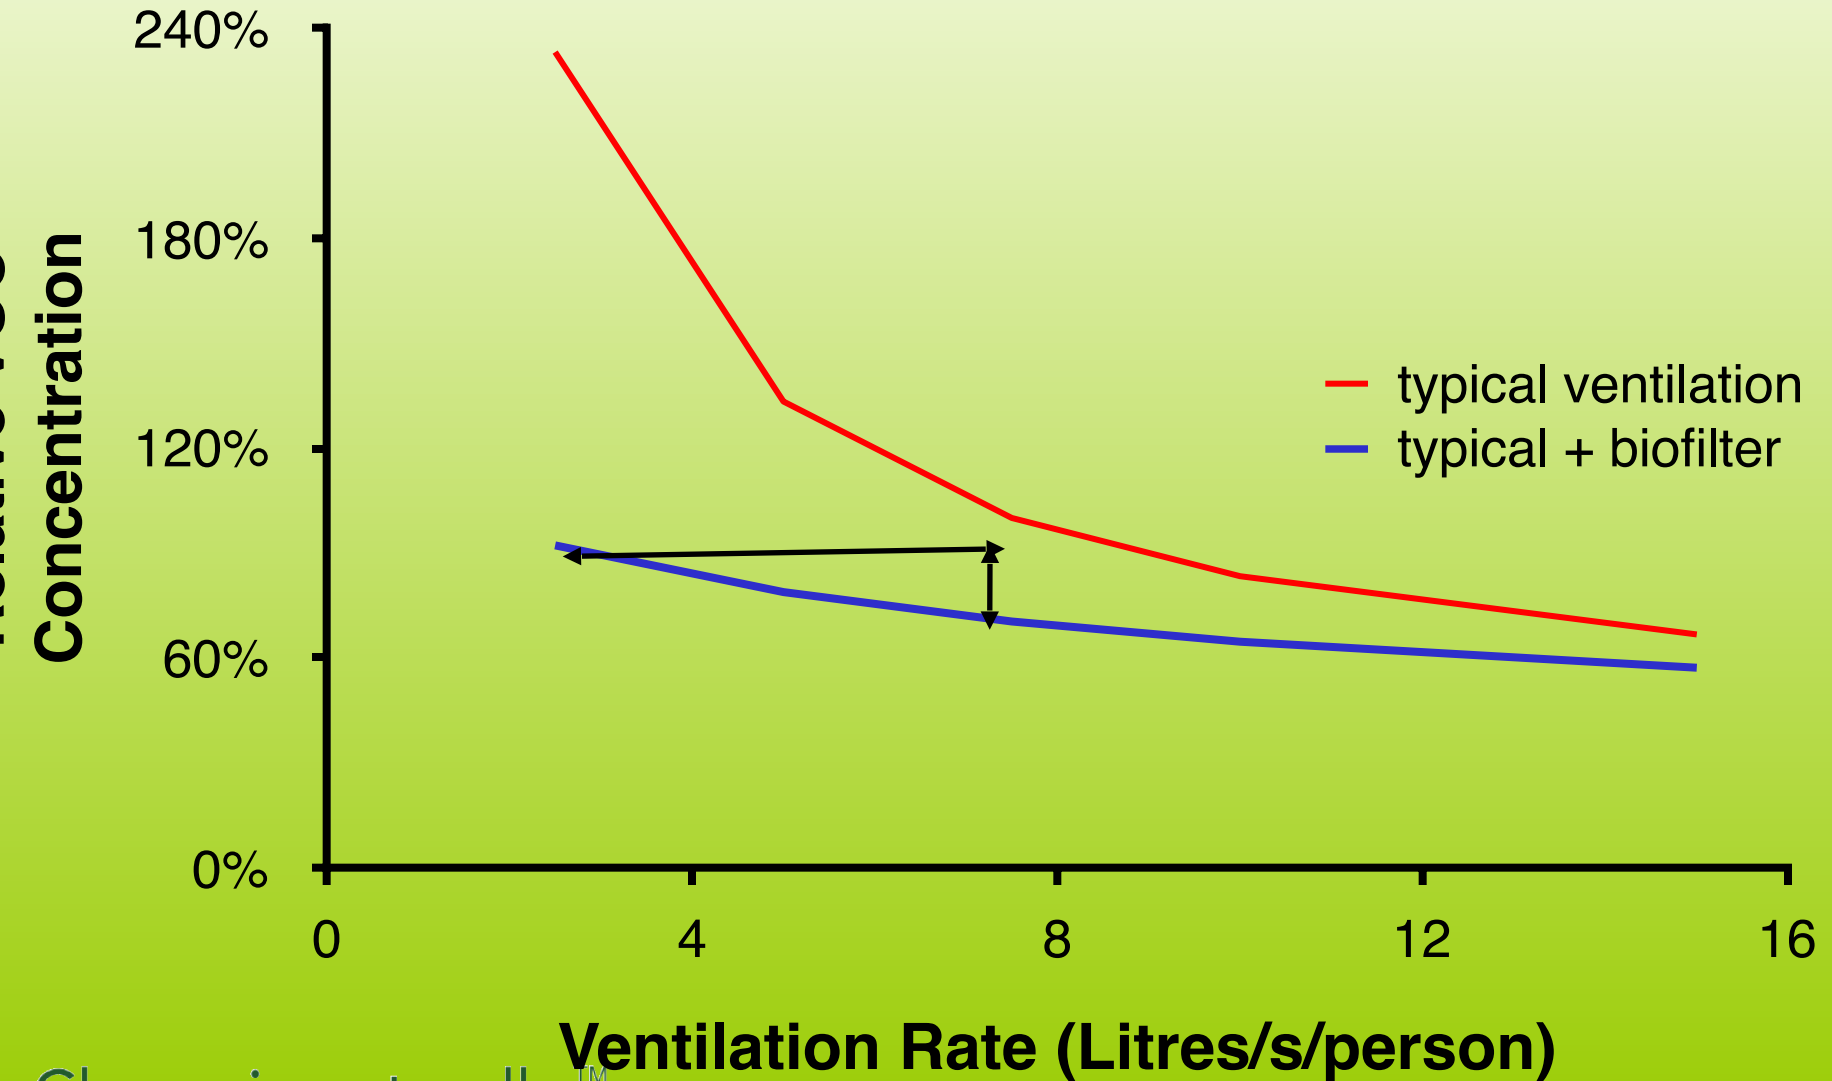

Traditional Air Quality Control

Alternative Approach

The Nedlaw Indoor Air Bio-filter: Beauty function, performance

Clean air, naturally.™

The Nedlaw Indoor Air Bio-filter

Beneficial microbes on surface of the plants degrade pollutants
.....*NOT the plants themselves*

Clean Air Delivery Rate

- Recent study with major Canadian University
- Biofilters provided up to 100 litres of clean air per second per square metre of biofilter

Clean air, naturally.™

Air Handling

Sites with built in fan
Sites connected to HVAC

Clean air, naturally.™

Impact on Indoor Air Quality

Impact of Biofilter on TVOC Concentrations

Physical Improvement in IAQ

Beautiful, stylish and sexy!!

- Improved indoor air quality
 - lower concentrations of indoor pollutants
- No disposal issues
 - contaminants broken into benign constituents

Vertical duct

Improvement in *Indoor Environment*

- Psychological impacts
- Reduced absenteeism
- Improved productivity
- Acoustic value
- LEED BONUS POINTS!

*...Green the Indoor Space
and Improve Building
Performance*