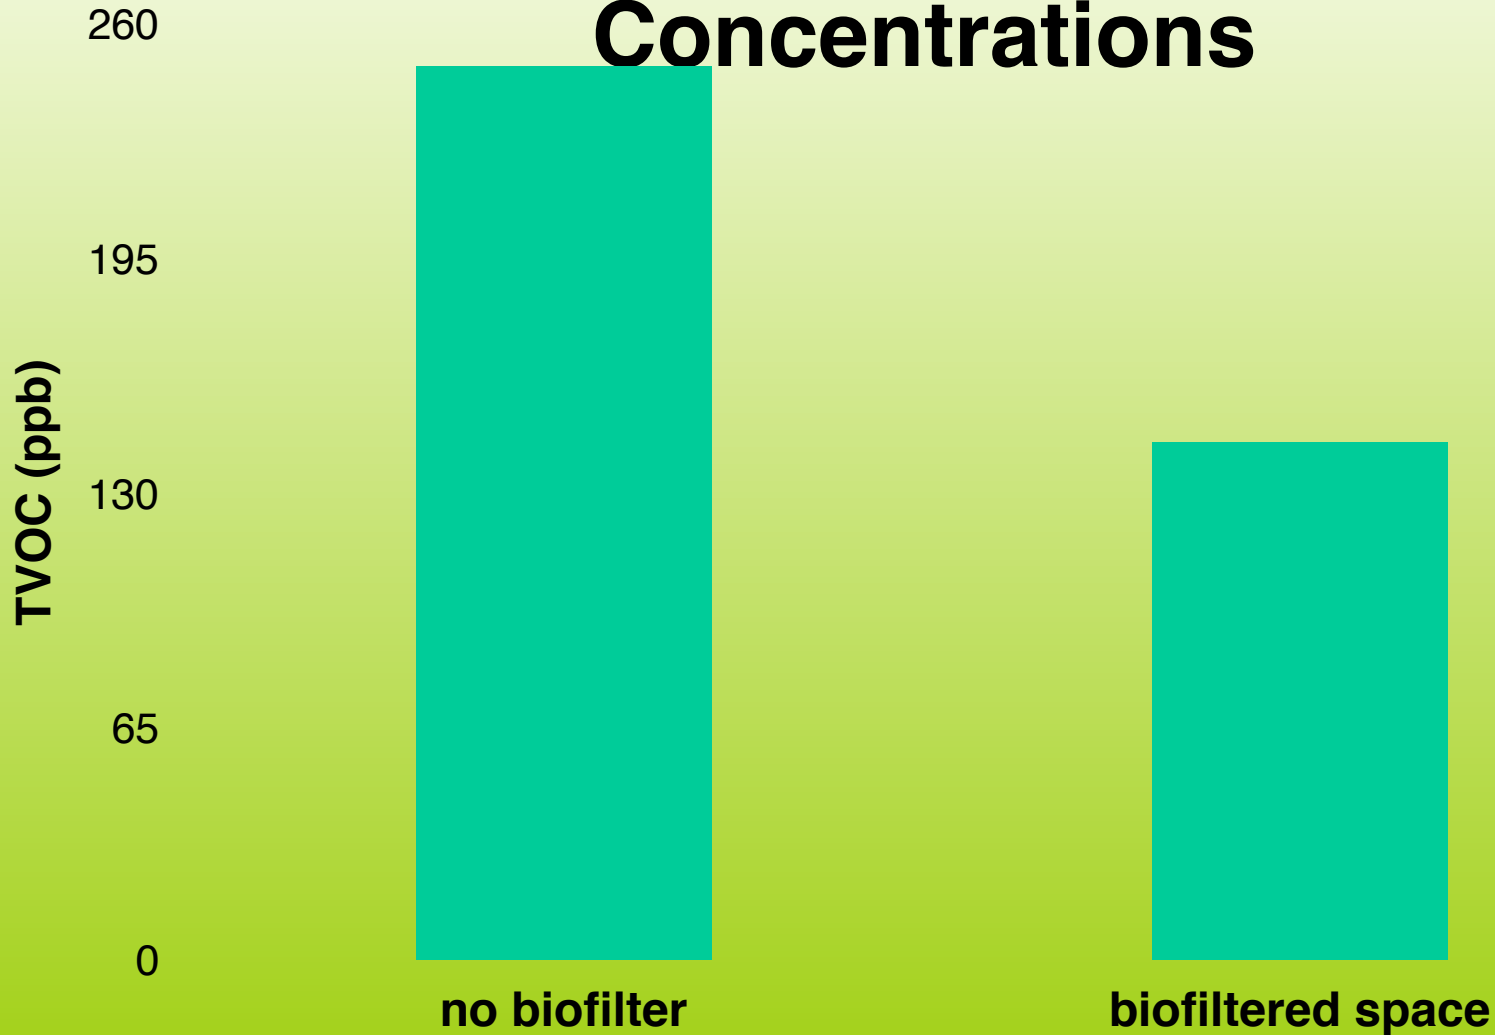

Traditional Air Quality Control

Alternative Approach

The Nedlaw Indoor Air Bio-filter: Beauty function, performance

Clean air, naturally.™

The Nedlaw Indoor Air Bio-filter

Beneficial microbes on surface of the plants degrade pollutants
.....*NOT the plants themselves*

Clean Air Delivery Rate

- Recent study with major Canadian University
- Biofilters provided up to 100 litres of clean air per second per square metre of biofilter

Clean air, naturally.™

Air Handling

Sites with built in fan
Sites connected to HVAC

Clean air, naturally.™

Impact on Indoor Air Quality

Impact of Biofilter on TVOC Concentrations

Physical Improvement in IAQ

Beautiful, stylish and sexy!!

- Improved indoor air quality
 - lower concentrations of indoor pollutants
- No disposal issues
 - contaminants broken into benign constituents