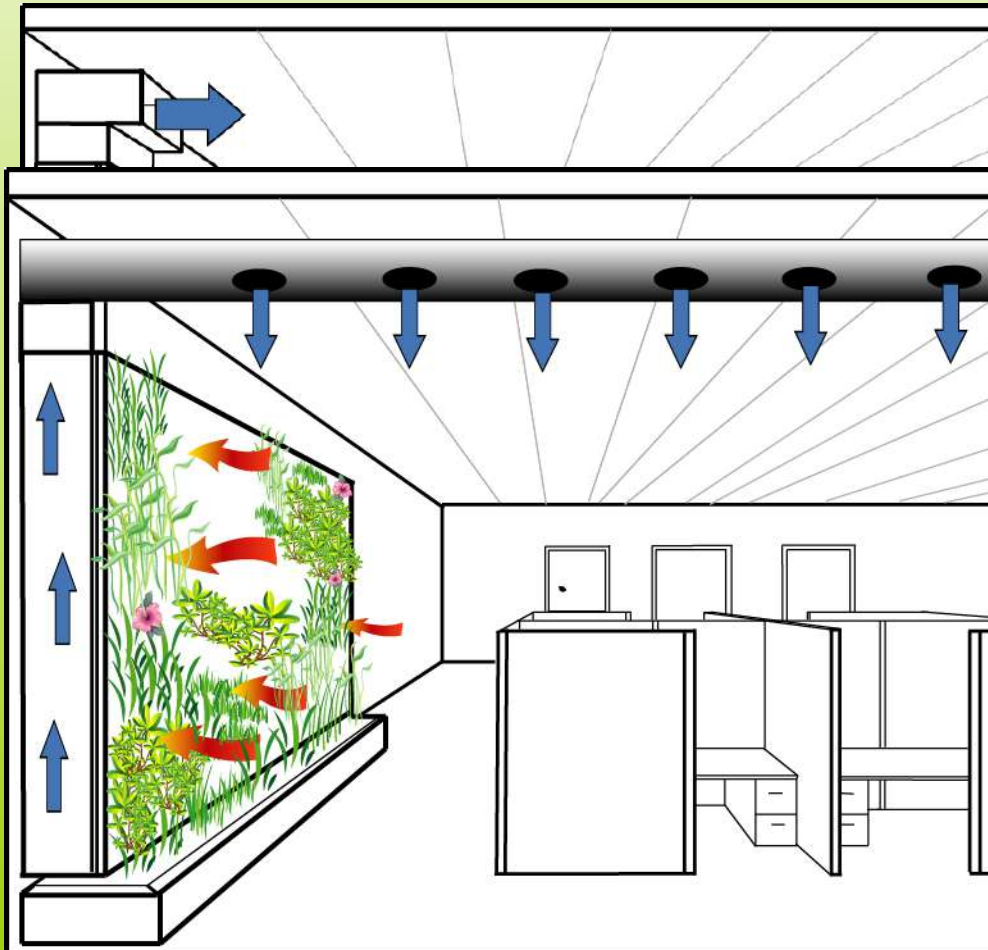

Traditional Air Quality Control

Alternative Approach

The Nedlaw Indoor Air Bio-filter: Beauty function, performance

Clean air, naturally.™

The Nedlaw Indoor Air Bio-filter

Beneficial microbes on surface of the plants degrade pollutants
.....*NOT the plants themselves*

Clean Air Delivery Rate

- Recent study with major Canadian University
- Biofilters provided up to 100 litres of clean air per second per square metre of biofilter

Clean air, naturally.™

Air Handling

Sites with built in fan
Sites connected to HVAC

Clean air, naturally.™

Impact on Indoor Air Quality

Impact of Biofilter on TVOC Concentrations

Physical Improvement in IAQ

Beautiful, stylish and sexy!!

- Improved indoor air quality
 - lower concentrations of indoor pollutants
- No disposal issues
 - contaminants broken into benign constituents

Cambridge City Hall,
Cambridge, On

Typical Construction

Then back to HVAC

Manifold connected to return air duct of HVA

And into manifold

Air moves up inside duct

Cleaned air returned to space

Perforations to let air in