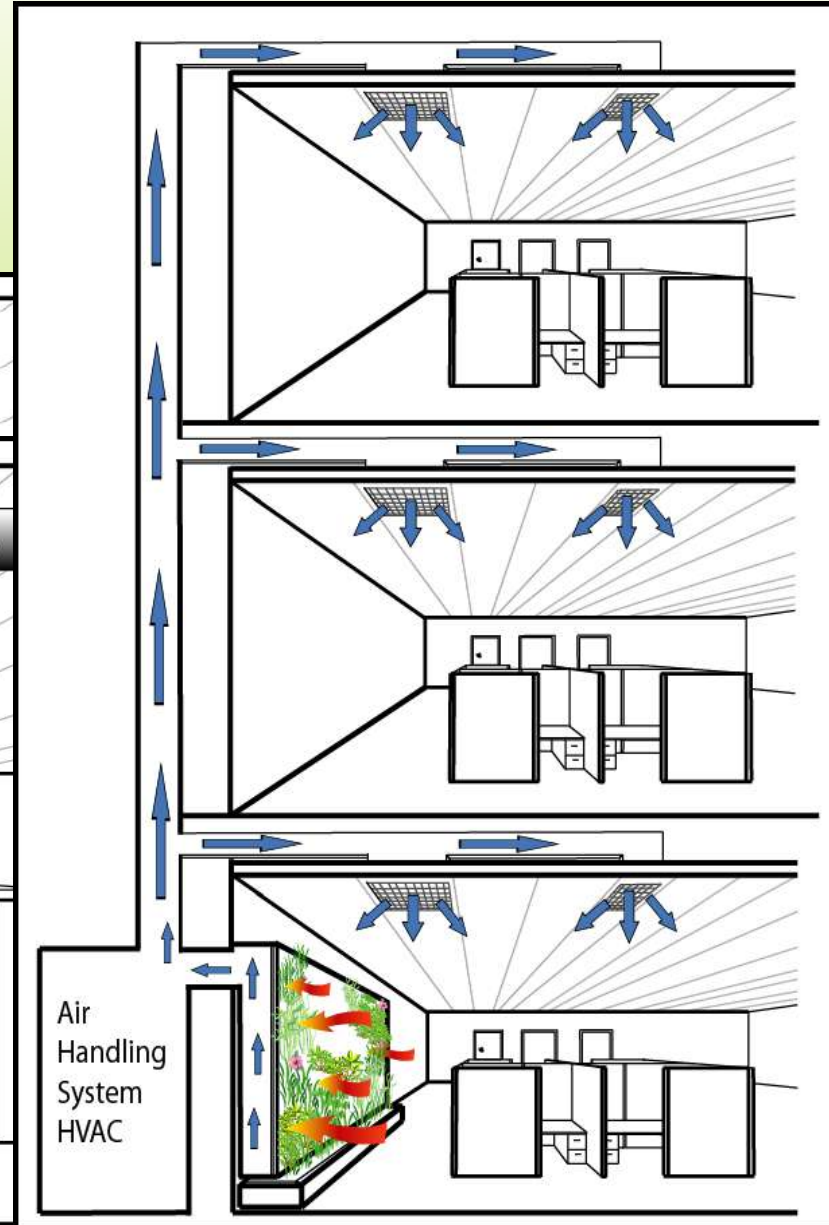

Clean Air Delivery Rate

- Recent study with major Canadian University
- Biofilters provided up to 100 litres of clean air per second per square metre of biofilter

Clean air, naturally.™

Air Handling

Sites with built in fan
Sites connected to HVAC

Cambridge City Hall,
Cambridge, On

Typical Construction

Then back to HVAC

Manifold connected to return air duct of HVA

And into manifold

Air moves up inside duct

Cleaned air returned to space

Perforations to let air in